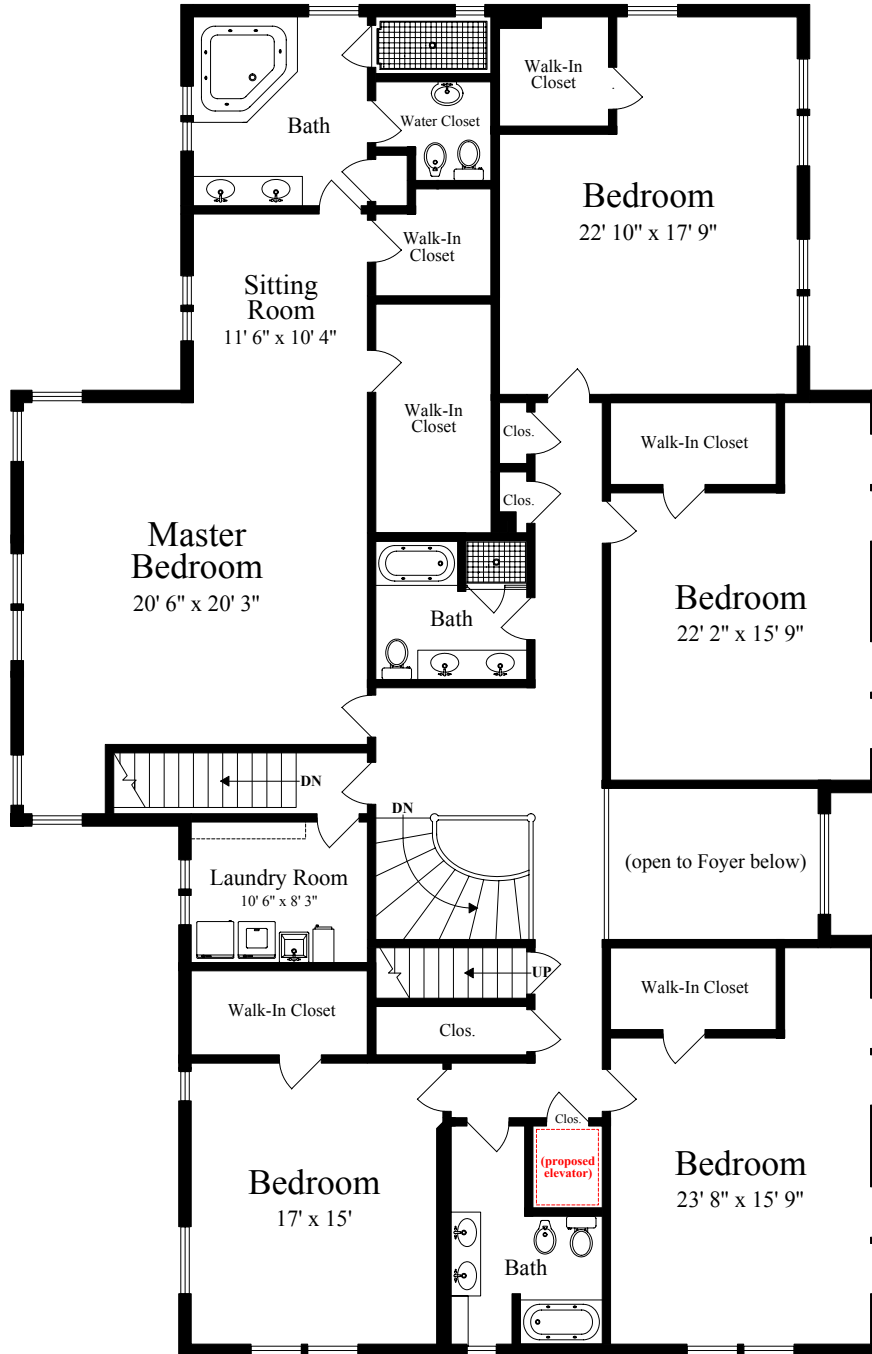

FIRST FLOOR

The details and specifications of these floor plans are approximations only. No warranties are made as to their accuracy. For more information call 617-512-2465, or visit us at www.designsbyjohnclark.com

© 2008 Designs by John Clark, All Rights Reserved

SECOND FLOOR

The details and specifications of these floor plans are approximations only. No warranties are made as to their accuracy. For more information call 617-512-2465, or visit us at www.designsbyjohnclark.com

© 2008 Designs by John Clark, All Rights Reserved

LOWER LEVEL
Au Pair Suite

The details and specifications of these floor plans are approximations only. No warranties are made as to their accuracy. For more information call 617-512-2465, or visit us at www.designsbyjohnclark.com