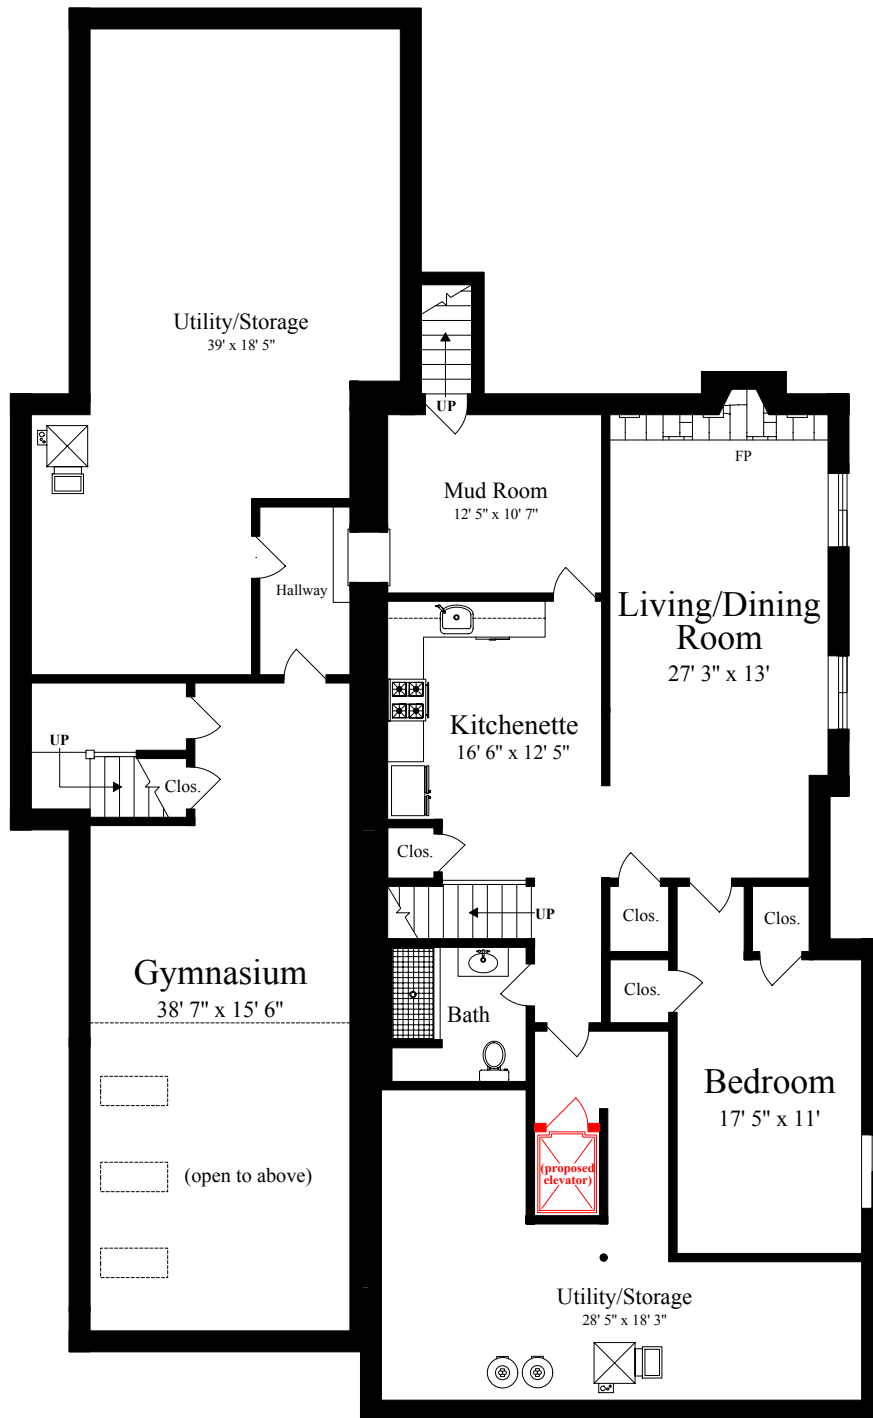

FIRST FLOOR

The details and specifications of these floor plans are approximations only. No warranties are made as to their accuracy. For more information call 617-512-2465, or visit us at www.designsbyjohnclark.com

© 2008 Designs by John Clark, All Rights Reserved

SECOND FLOOR

The details and specifications of these floor plans are approximations only. No warranties are made as to their accuracy. For more information call 617-512-2465, or visit us at www.designsbyjohnclark.com

© 2008 Designs by John Clark, All Rights Reserved

LOWER LEVEL
Au Pair Suite

The details and specifications of these floor plans are approximations only. No warranties are made as to their accuracy. For more information call 617-512-2465, or visit us at www.designsbyjohnclark.com